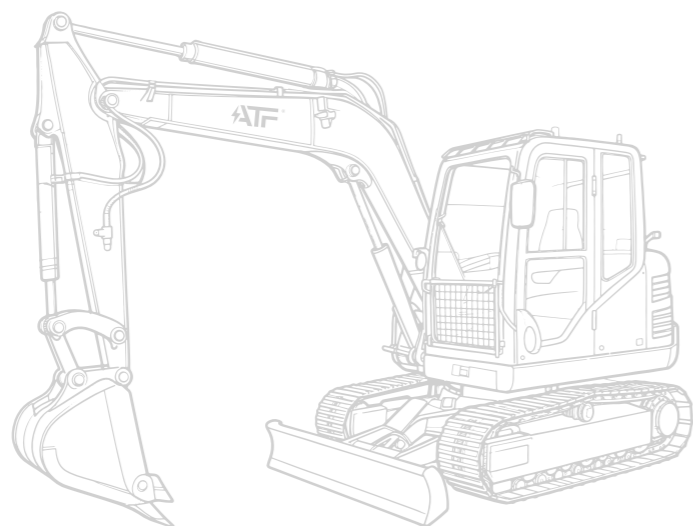

EXCAVATOR CATALOGUE

ATF POWER TECHNOLOGY FZE

ATF UK | ATF UAE | ATF CHINA | ATF SOUTH AFRICA | ATF COLOMBIA

For more information, please contact us at:

Web: www.atfpower.co.uk | E-mail: felix@atfpower.co.uk | Mob: +971503740188

Addr: Jafza One Building - Tower A2204 - P.O. BOX 26 1513 Jabel Ali Free Zone - Dubai - United Arab Emirates

Always Thinking Forward