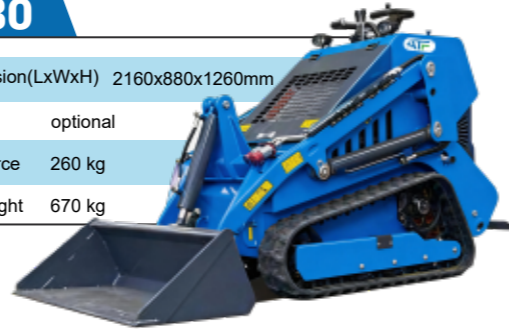

0.8ton

Overall dimension(LxWxH)	2480X720X1375mm
Operating Weight	800kg
Engine	optional
Configuration	Customizable

1.2ton

Overall dimension(LxWxH)	2870X985X2285mm
Operating Weight	1200kg
Engine	optional
Configuration	Customizable

21ton

Overall dimension(LxWxH)	9600X2500X3524mm
Operating Weight	21000kg
Engine	optional
Configuration	Customizable

Quick Coupler

Crushing forceps

Ripper

Rock Bucket

Five Peels Grapple

Wood Grapple

Auger

Thumb

MORENEEDS SUPPORT CUSTOMIZATION »

ATF320 OPTIONAL TRACKS

Overall dimension(LxWxH)	1992x1050x1210mm
Engine	optional
Max Lifting Force	300 kg
Operating Weight	640 kg

ATF480

Overall dimension(LxWxH)	2160x880x1260mm
Engine	optional
Max Lifting Force	260 kg
Operating Weight	670 kg

ATF380

Overall dimension(LxWxH)	2285x810x1270mm
Engine	optional
Max Lifting Force	458 kg
Operating Weight	880 kg

ATF480

Overall dimension(LxWxH)	2245x1040x1270mm
Engine	optional
Max Lifting Force	480 kg
Operating Weight	1000 kg